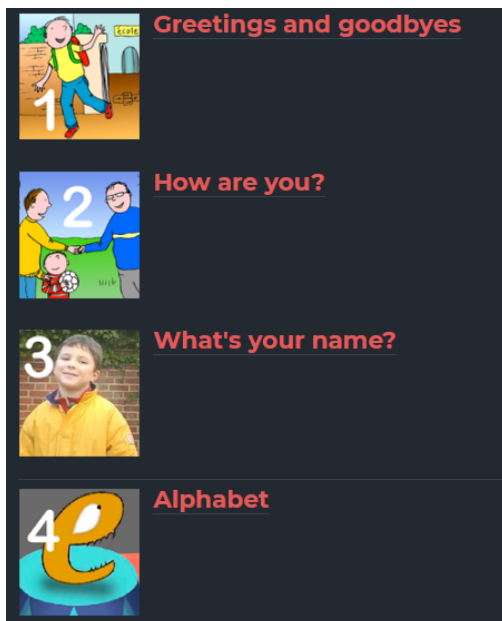

Early Start Online

How to log on...

1. Go to www.earlystartonline.com
2. Click on pupil welcome (in the top toolbar)

3. Choose French 1

4. Enter: ace@earlystart.co.uk
5. Password: aceschool1
6. Work through these units...